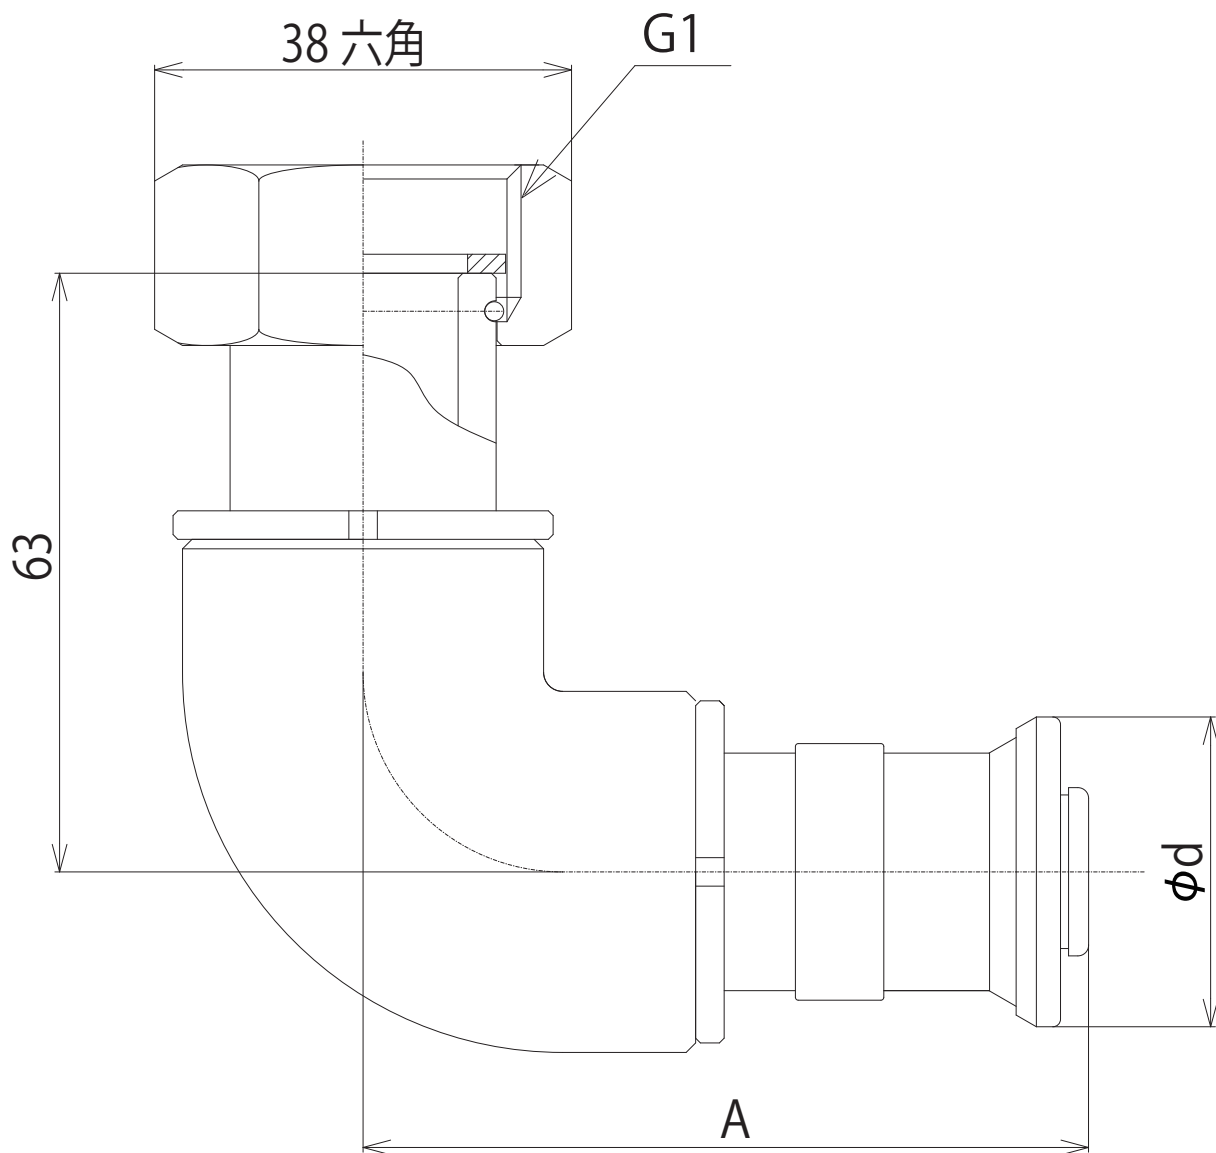

GDGL-16G

GDGL-20G

品番	適合樹脂管	PEX	PB	A	ϕd
GDGL-16G	16	○		75.4	32.6
GDGL-20G	20	○		80.7	38.7