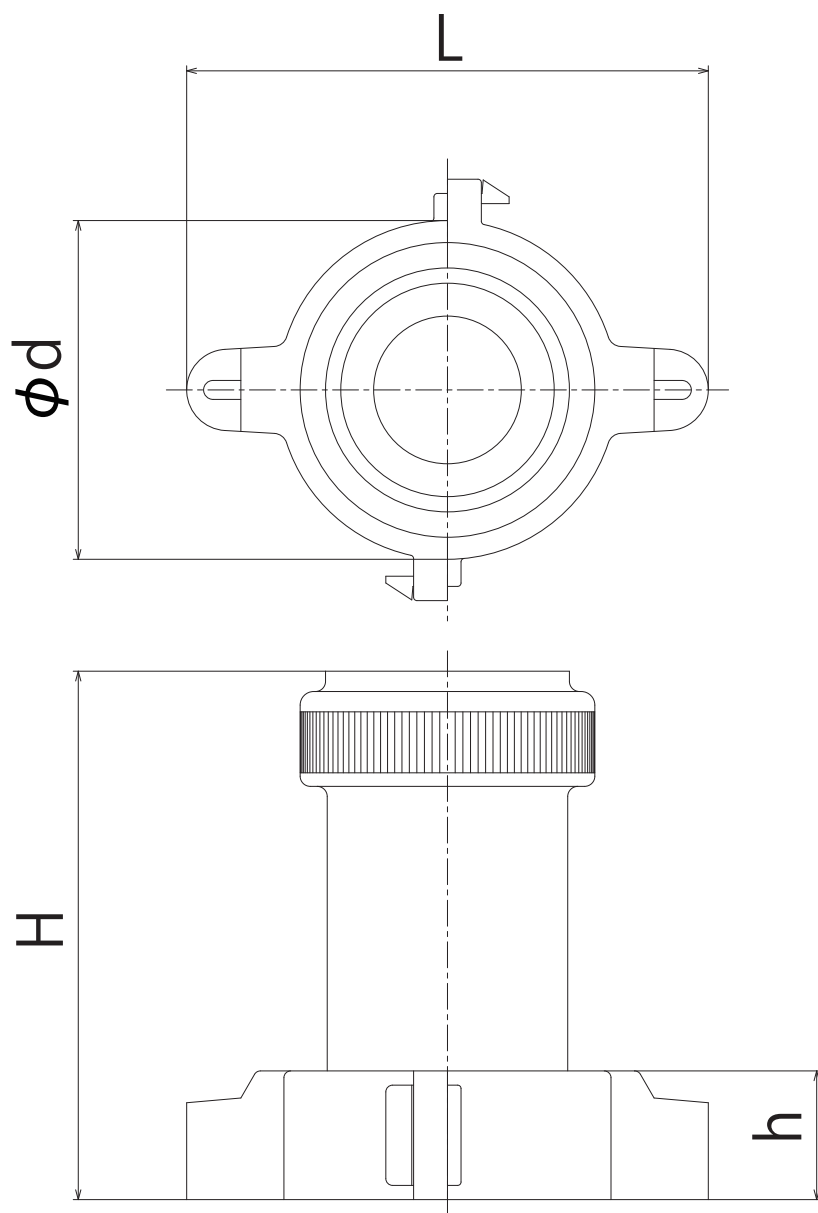

LSH-22CG ・ LSH-25CG
LSH-30CG ・ LSH-36CG

品番	適合さや管	ϕd	H	h	L
LSH-22CG	22	36.1	73.2	14	80
LSH-25CG	25	39.3	79.6	14	84
LSH-30CG	30	46.9	98.2	14	90.8
LSH-36CG	36	64.5	110	29	103.5