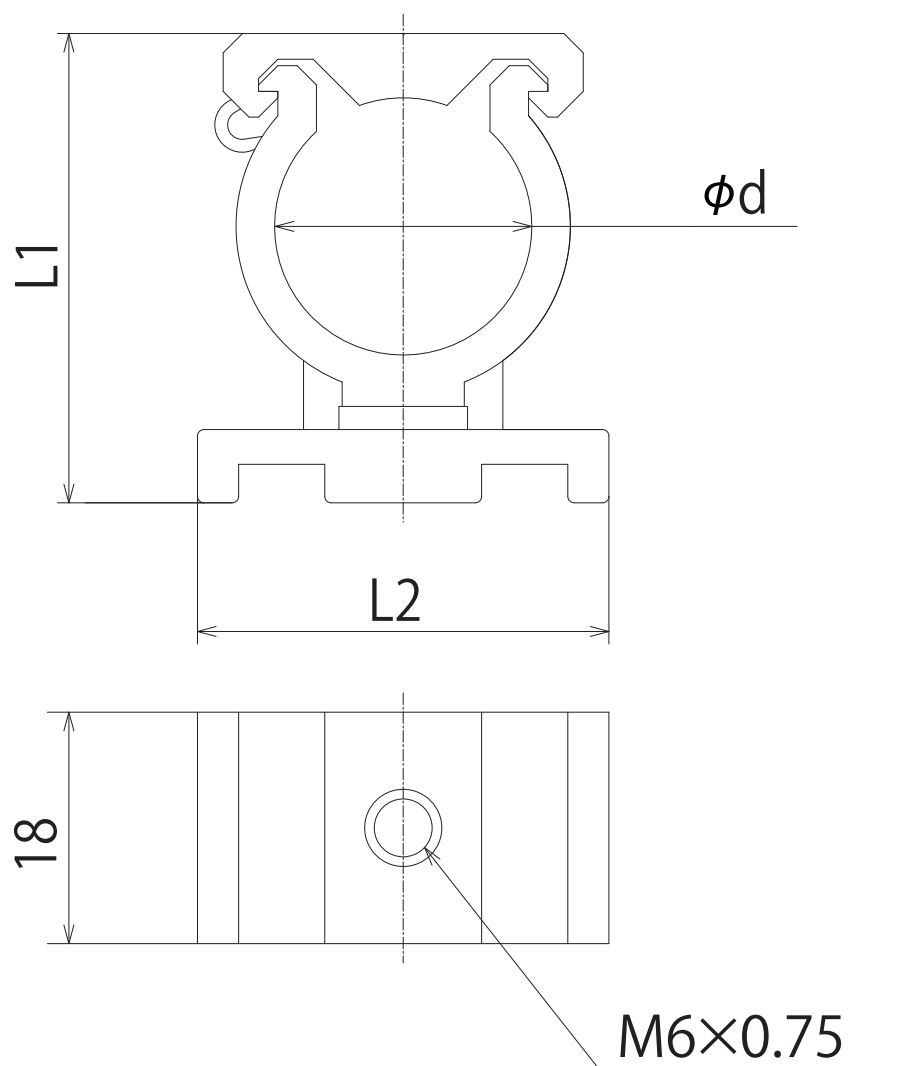

WGDK5 • WGDK5B • WGDK5C WGDK5D • WGDK5E

品番	対応樹脂管				L	L2	ϕd
	10A	13A	16A	20A			
WGDK5	—	3mm	—	—	36.5	32	20
WGDK5B	—	5mm	3mm	—	43	24	25
WGDK5C	10mm	—	5mm	—	51	32	32
WGDK5D	—	10mm	—	5mm	54	52	37
WGDK5E	—	—	10mm	—	60	51	42